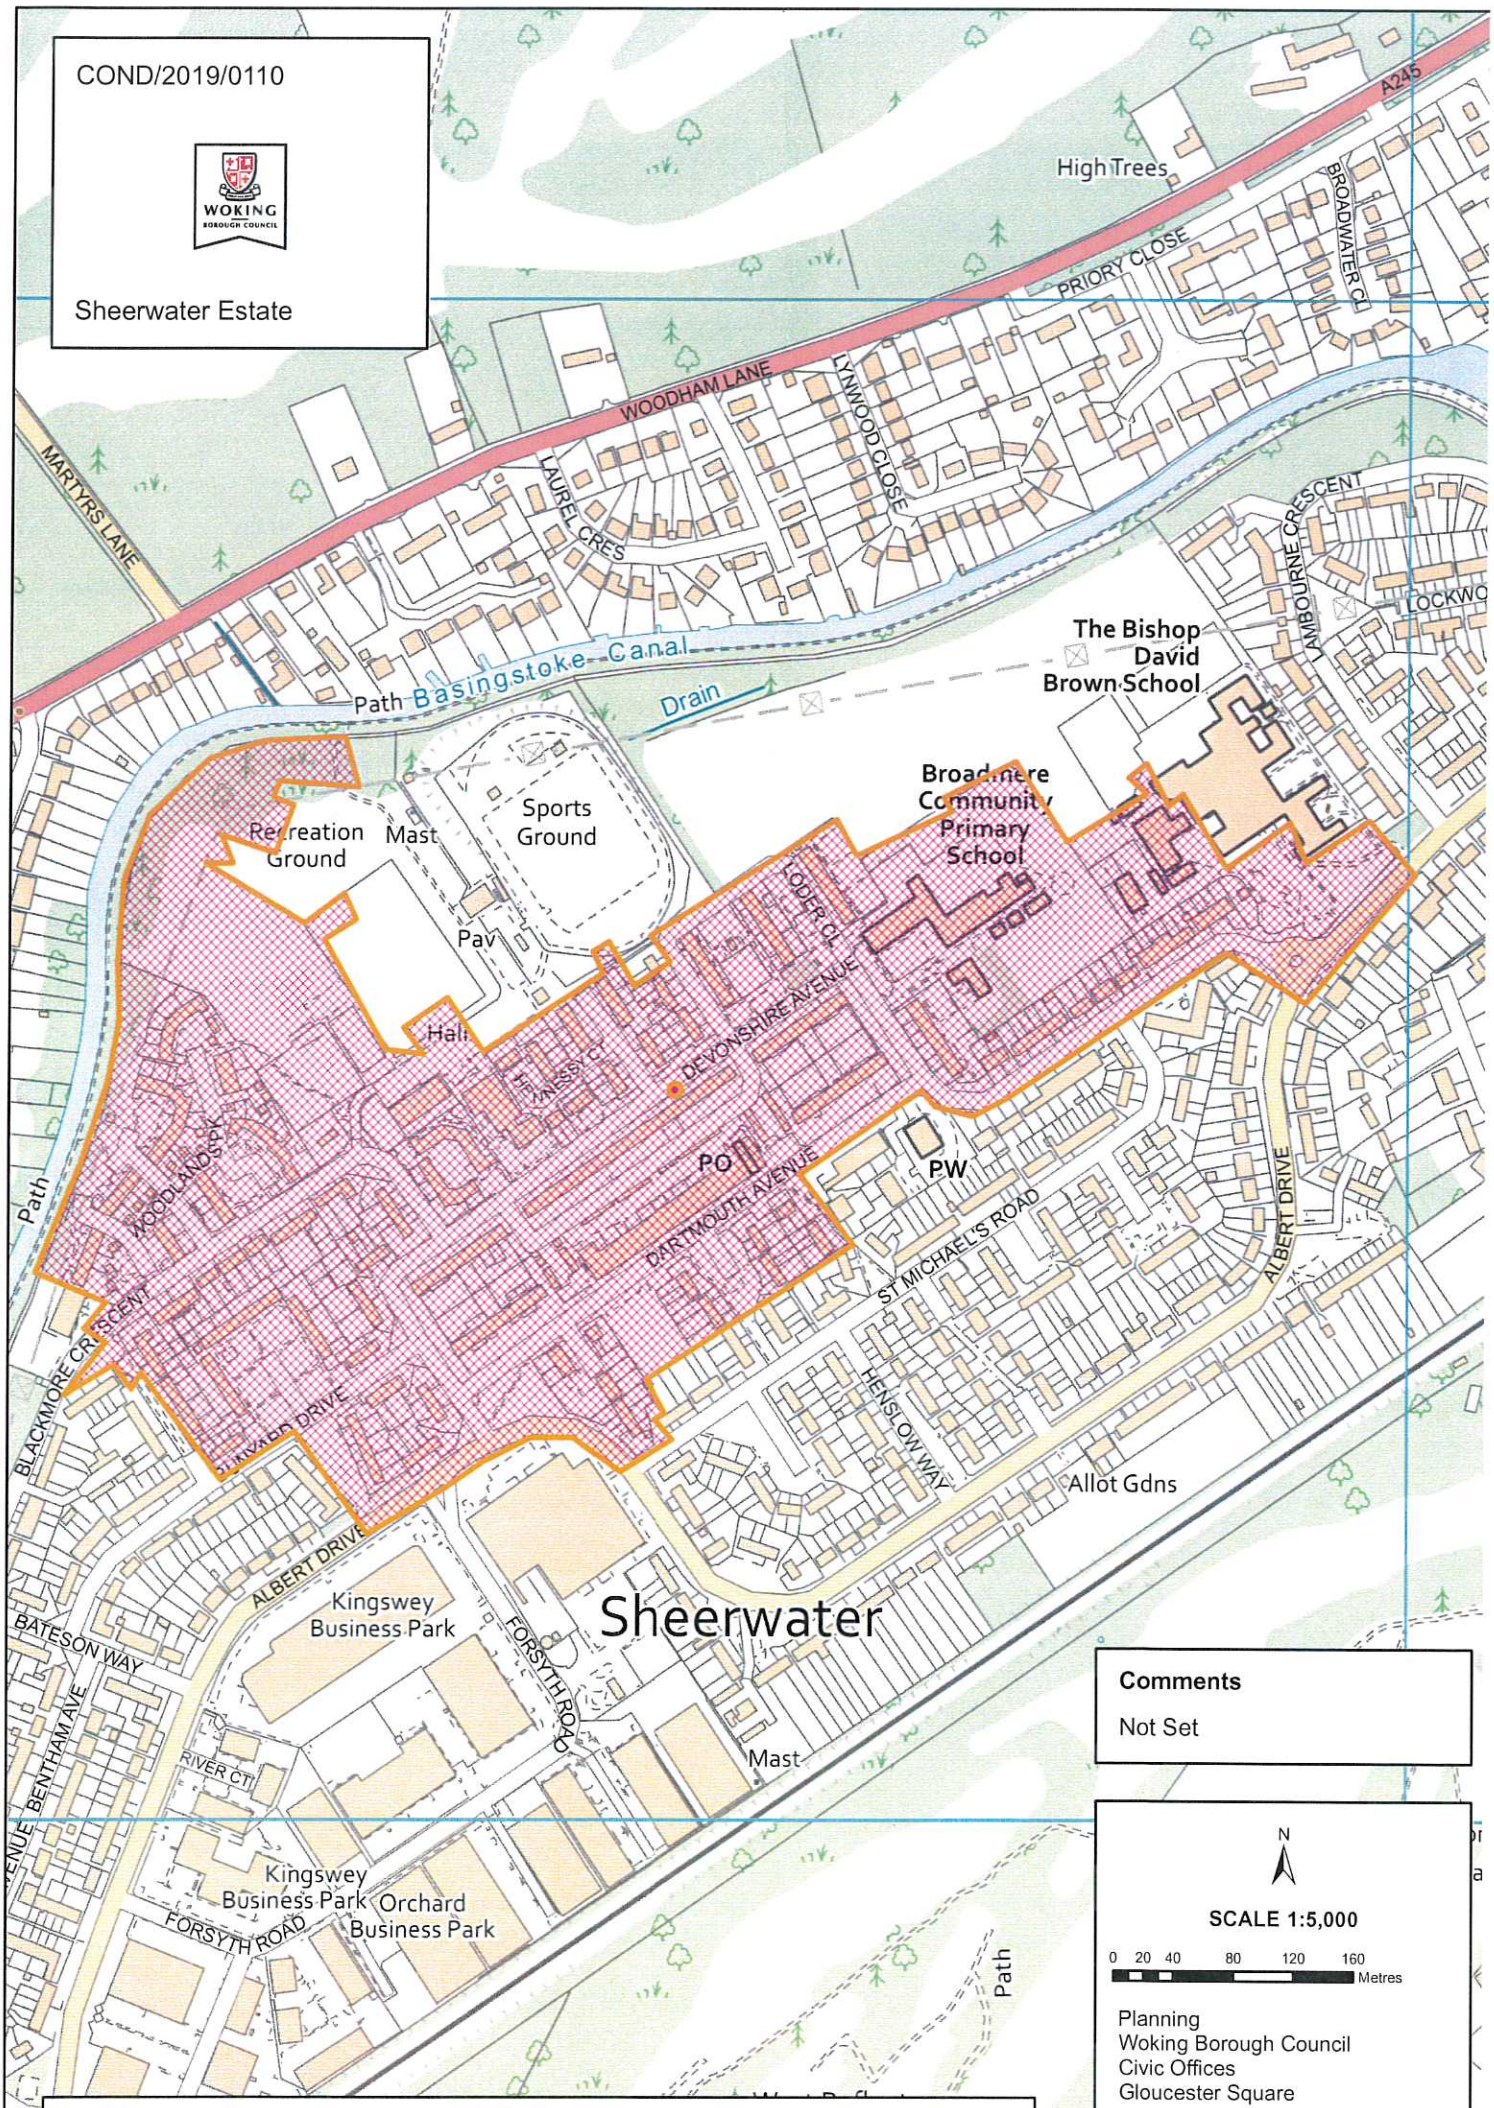

COND/2019/0110

Sheerwater Estate

**Comments**

Not Set

**SCALE 1:5,000**

Planning  
Woking Borough Council  
Civic Offices  
Gloucester Square  
Woking, Surrey GU21 6YL

© Crown copyright and database rights 2020 Ordnance Survey 100025452. This product is produced in part from PAF and multiple residence data which is owned by Royal Mail Group Limited and / or Royal Mail Group PLC. All Rights Reserved, Licence no. 100025452.